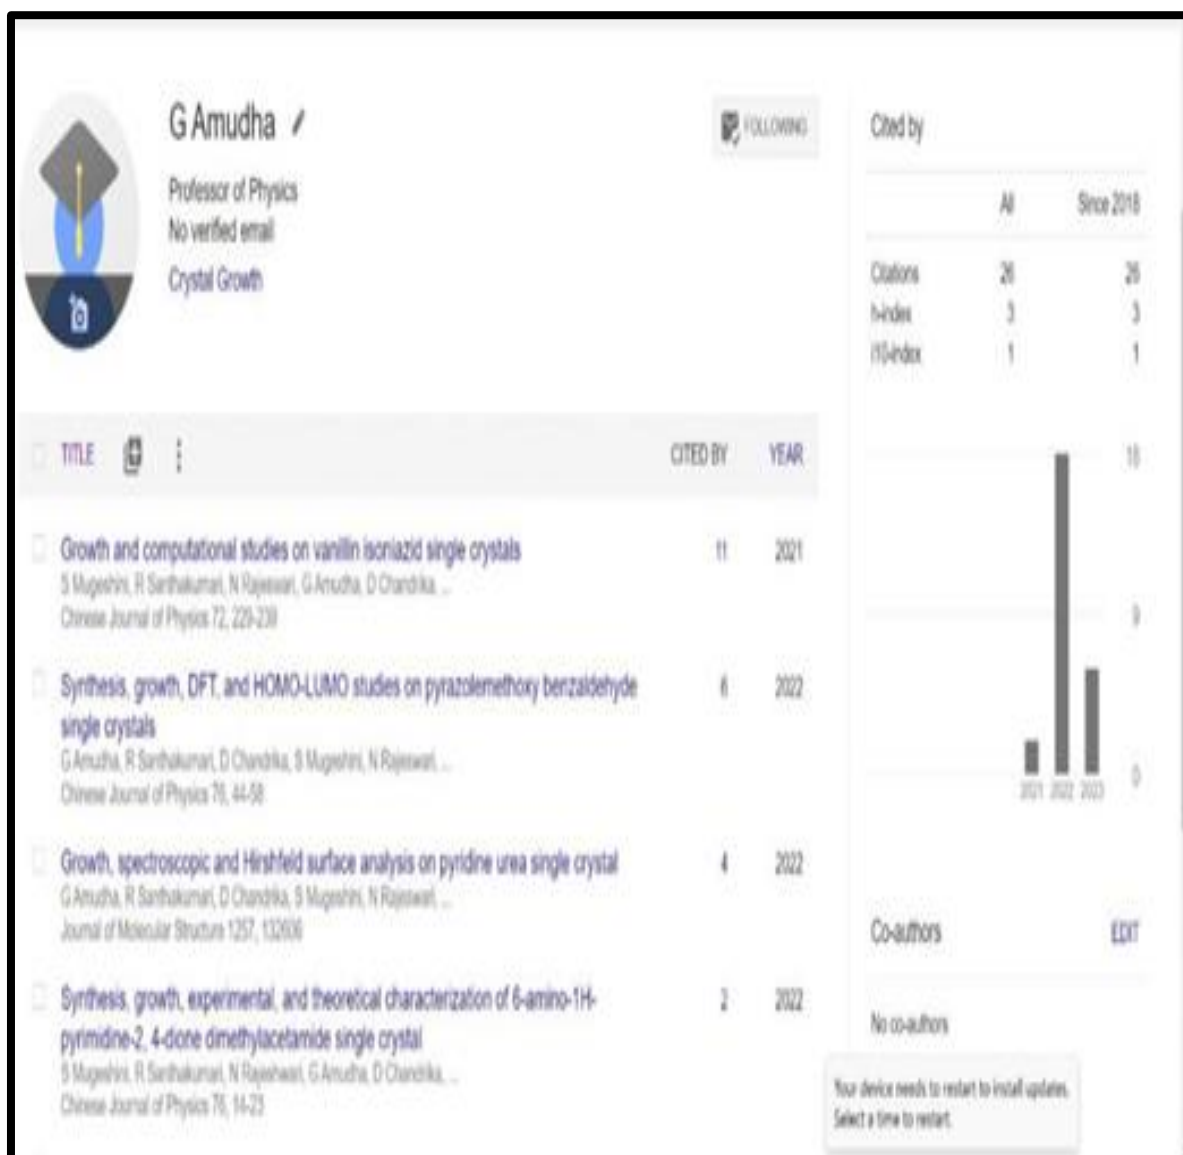

Kalaingar Karunanidhi Government Arts College for Women (Autonomous)
(Nationally Re-accredited with B⁺⁺ Grade by NAAC 3rd Cycle)
(Affiliated to Bharathidasan University, Tiruchirappalli)
Pudukkottai - 622001, Tamilnadu, India.

Phone:04322 222202 Website:www.gacwpdkt.ac.in E-mail:gacwpdkt@yahoo.co.in

3.4. RESEARCH PUBLICATIONS AND AWARDS

3.4.5.3 Citation Index

Dr.G.AMUDHA, ASSOCIATE PROFESSOR OF PHYSICS